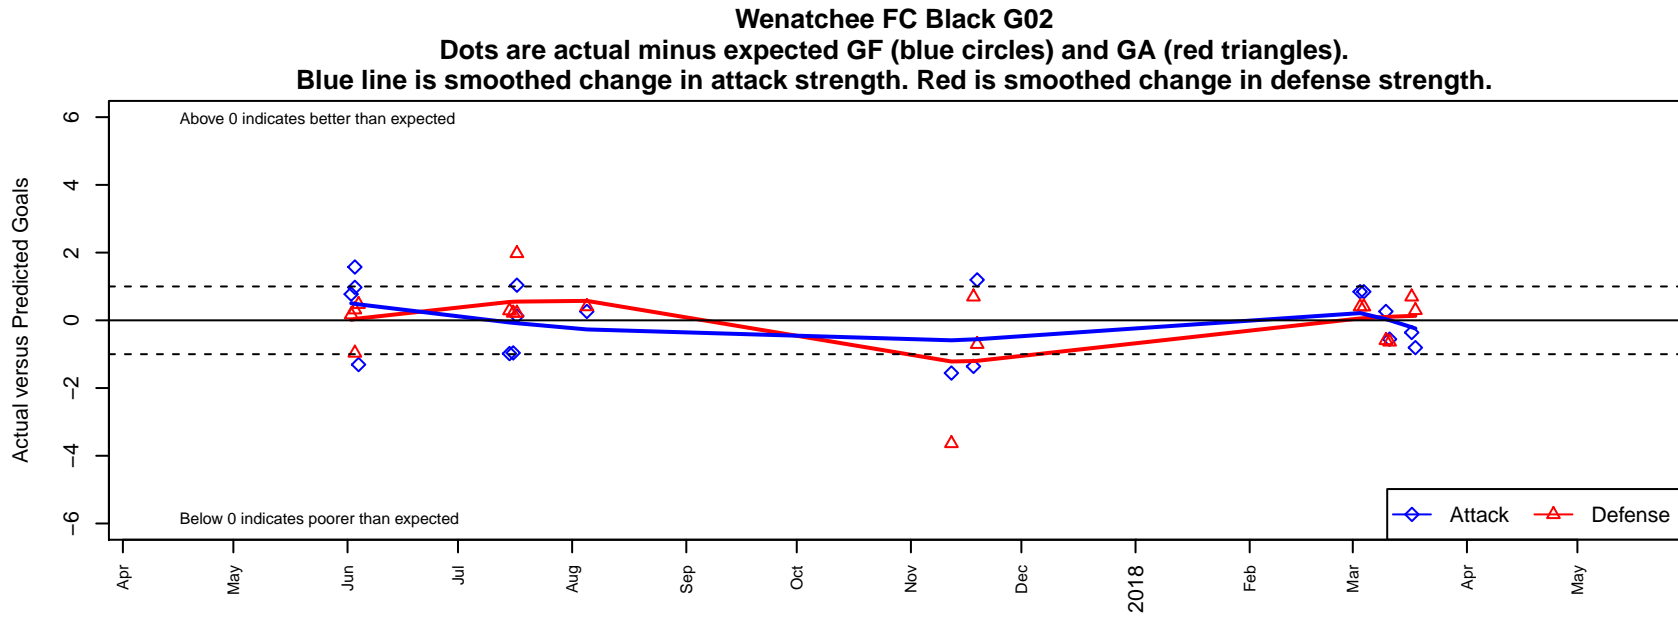

**attack and defense variance (black dot)
relative to other teams
and top 10 in region**

**attack and defense rating
relative to others at age
and all opponents in last 13 months**

Wenatchee FC Black G02

Wenatchee FC
Wenatchee, WA
G02 total strength=1665
attack=17.06 defense=23.52
fall league = PSPL WSPL U16
notes= Lopez-Fishcer 2016

alt names used:
WENATCHEE FC G02 (WA)
Wenatchee FC G02 Black-Lopez

Venues played:
2017 Showcase of Champions U15/16
2017 Nike Crossfire Challenge Gold Group U16
2017 PSPL WSPL U16