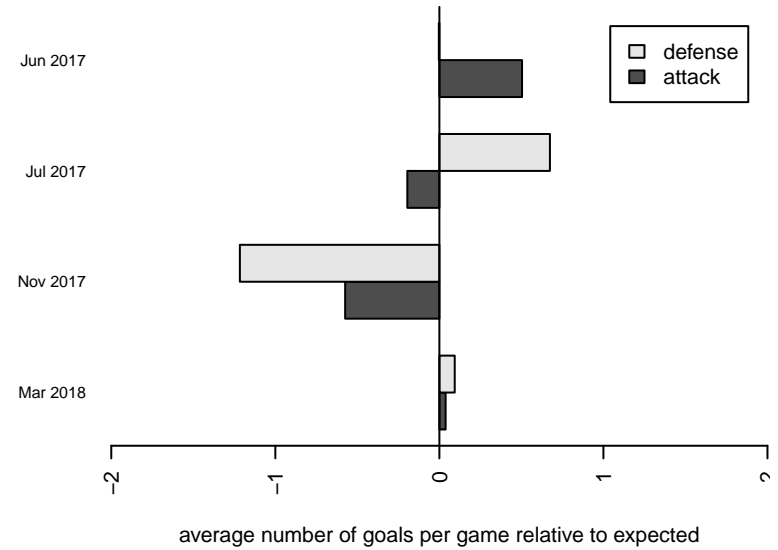

Performance relative to 13 month average