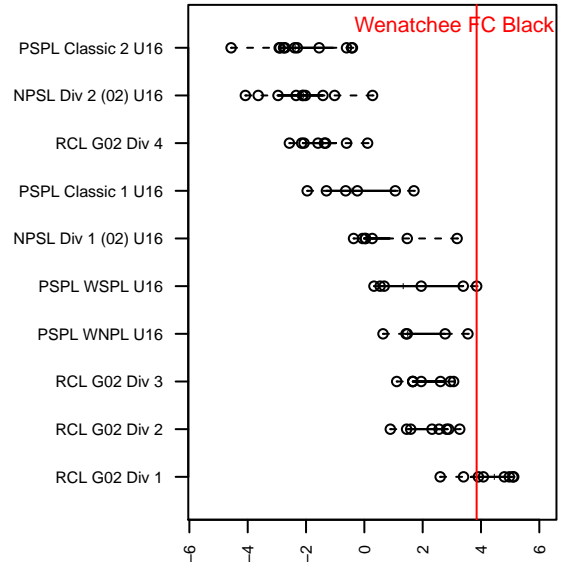

**attack and defense rating
relative to others at age
and all opponents in last 13 months**