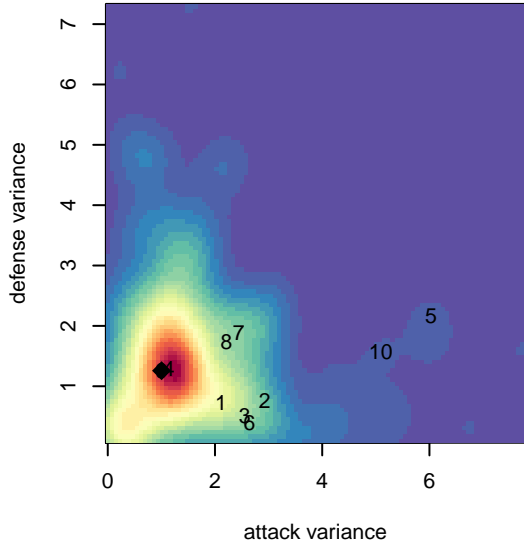

Wenatchee FC Black G02

Wenatchee FC
 Wenatchee, WA
 G02 total strength=1665
 attack=17.06 defense=23.52
 fall league = PSPL WSPL U16
 notes= Lopez-Fishcer 2016

alt names used:
 WENATCHEE FC G02 (WA)
 Wenatchee FC G02 Black-Lopez

Venues played:
 2017 Showcase of Champions U15/16
 2017 Nike Crossfire Challenge Gold Group U16
 2017 PSPL WSPL U16

**attack and defense variance (black dot)
relative to other teams
and top 10 in region**