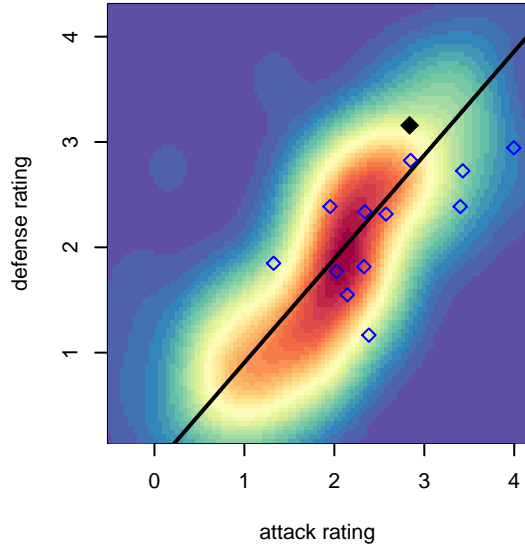

**attack and defense rating
relative to others at age
and all opponents in last 13 months**