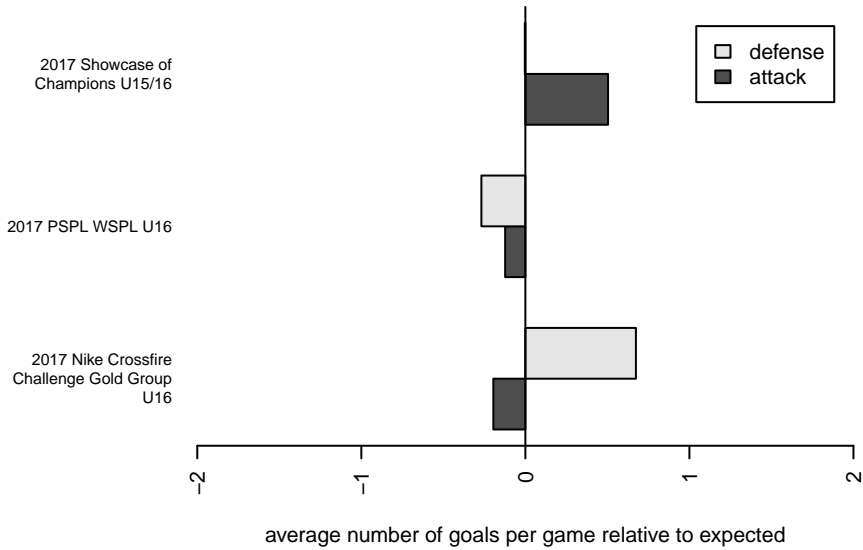

Performance relative to 13 month average